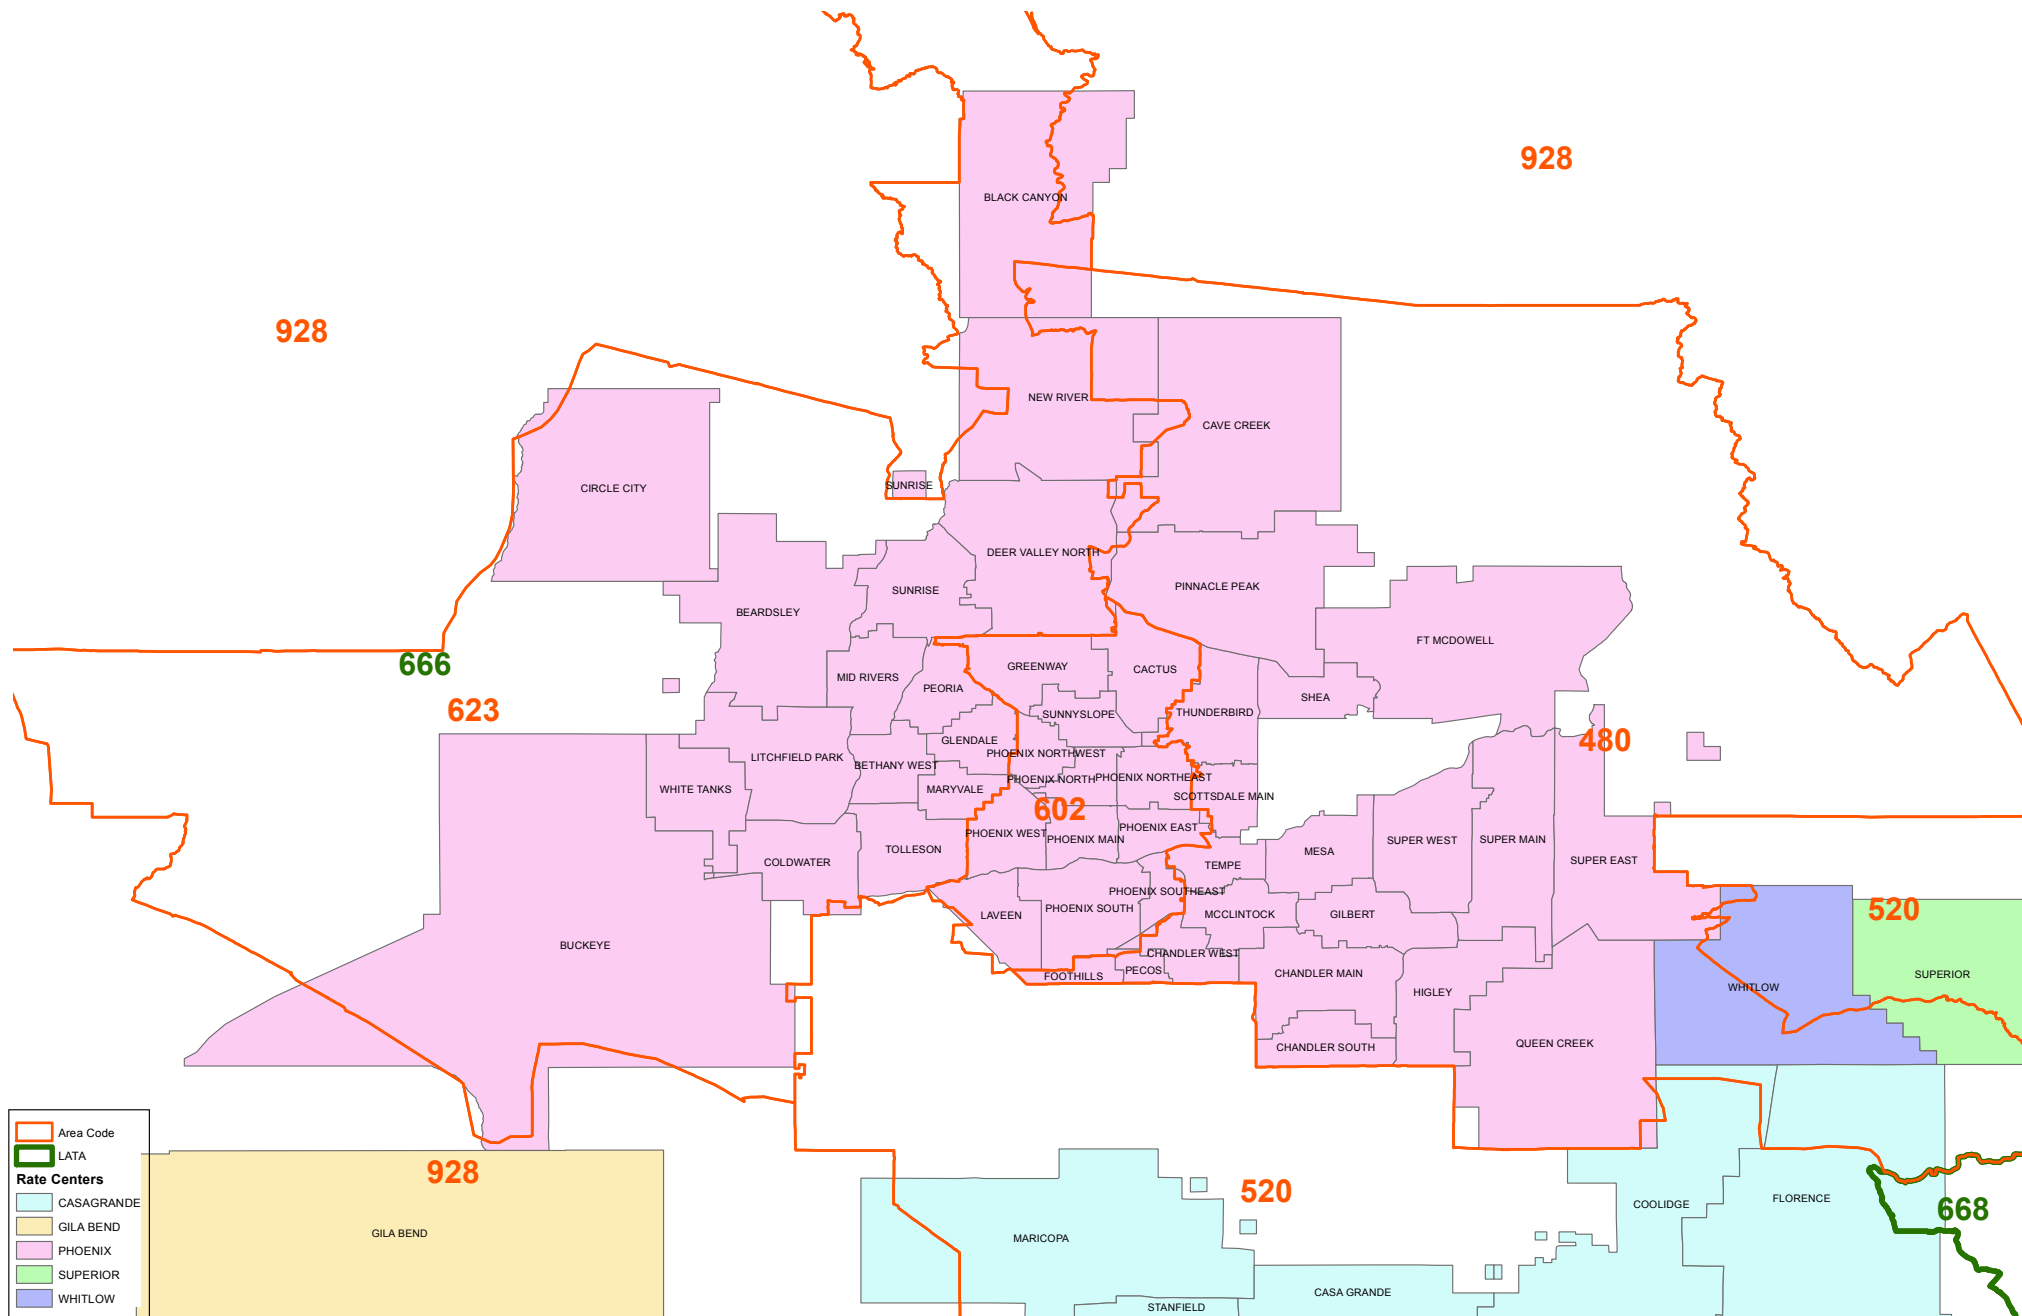

Arizona - Phoenix

As of 1st Qtr 2013

- Area Code
- LATA
- Rate Centers
- CASAGRANDE
- GILA BEND
- PHOENIX
- SUPERIOR
- WHITLOW

Produced By: James Kawamura

Portions of the map data are ©2006-2013 TomTom and portions of the map data are ©2013 CenturyLink Corporation