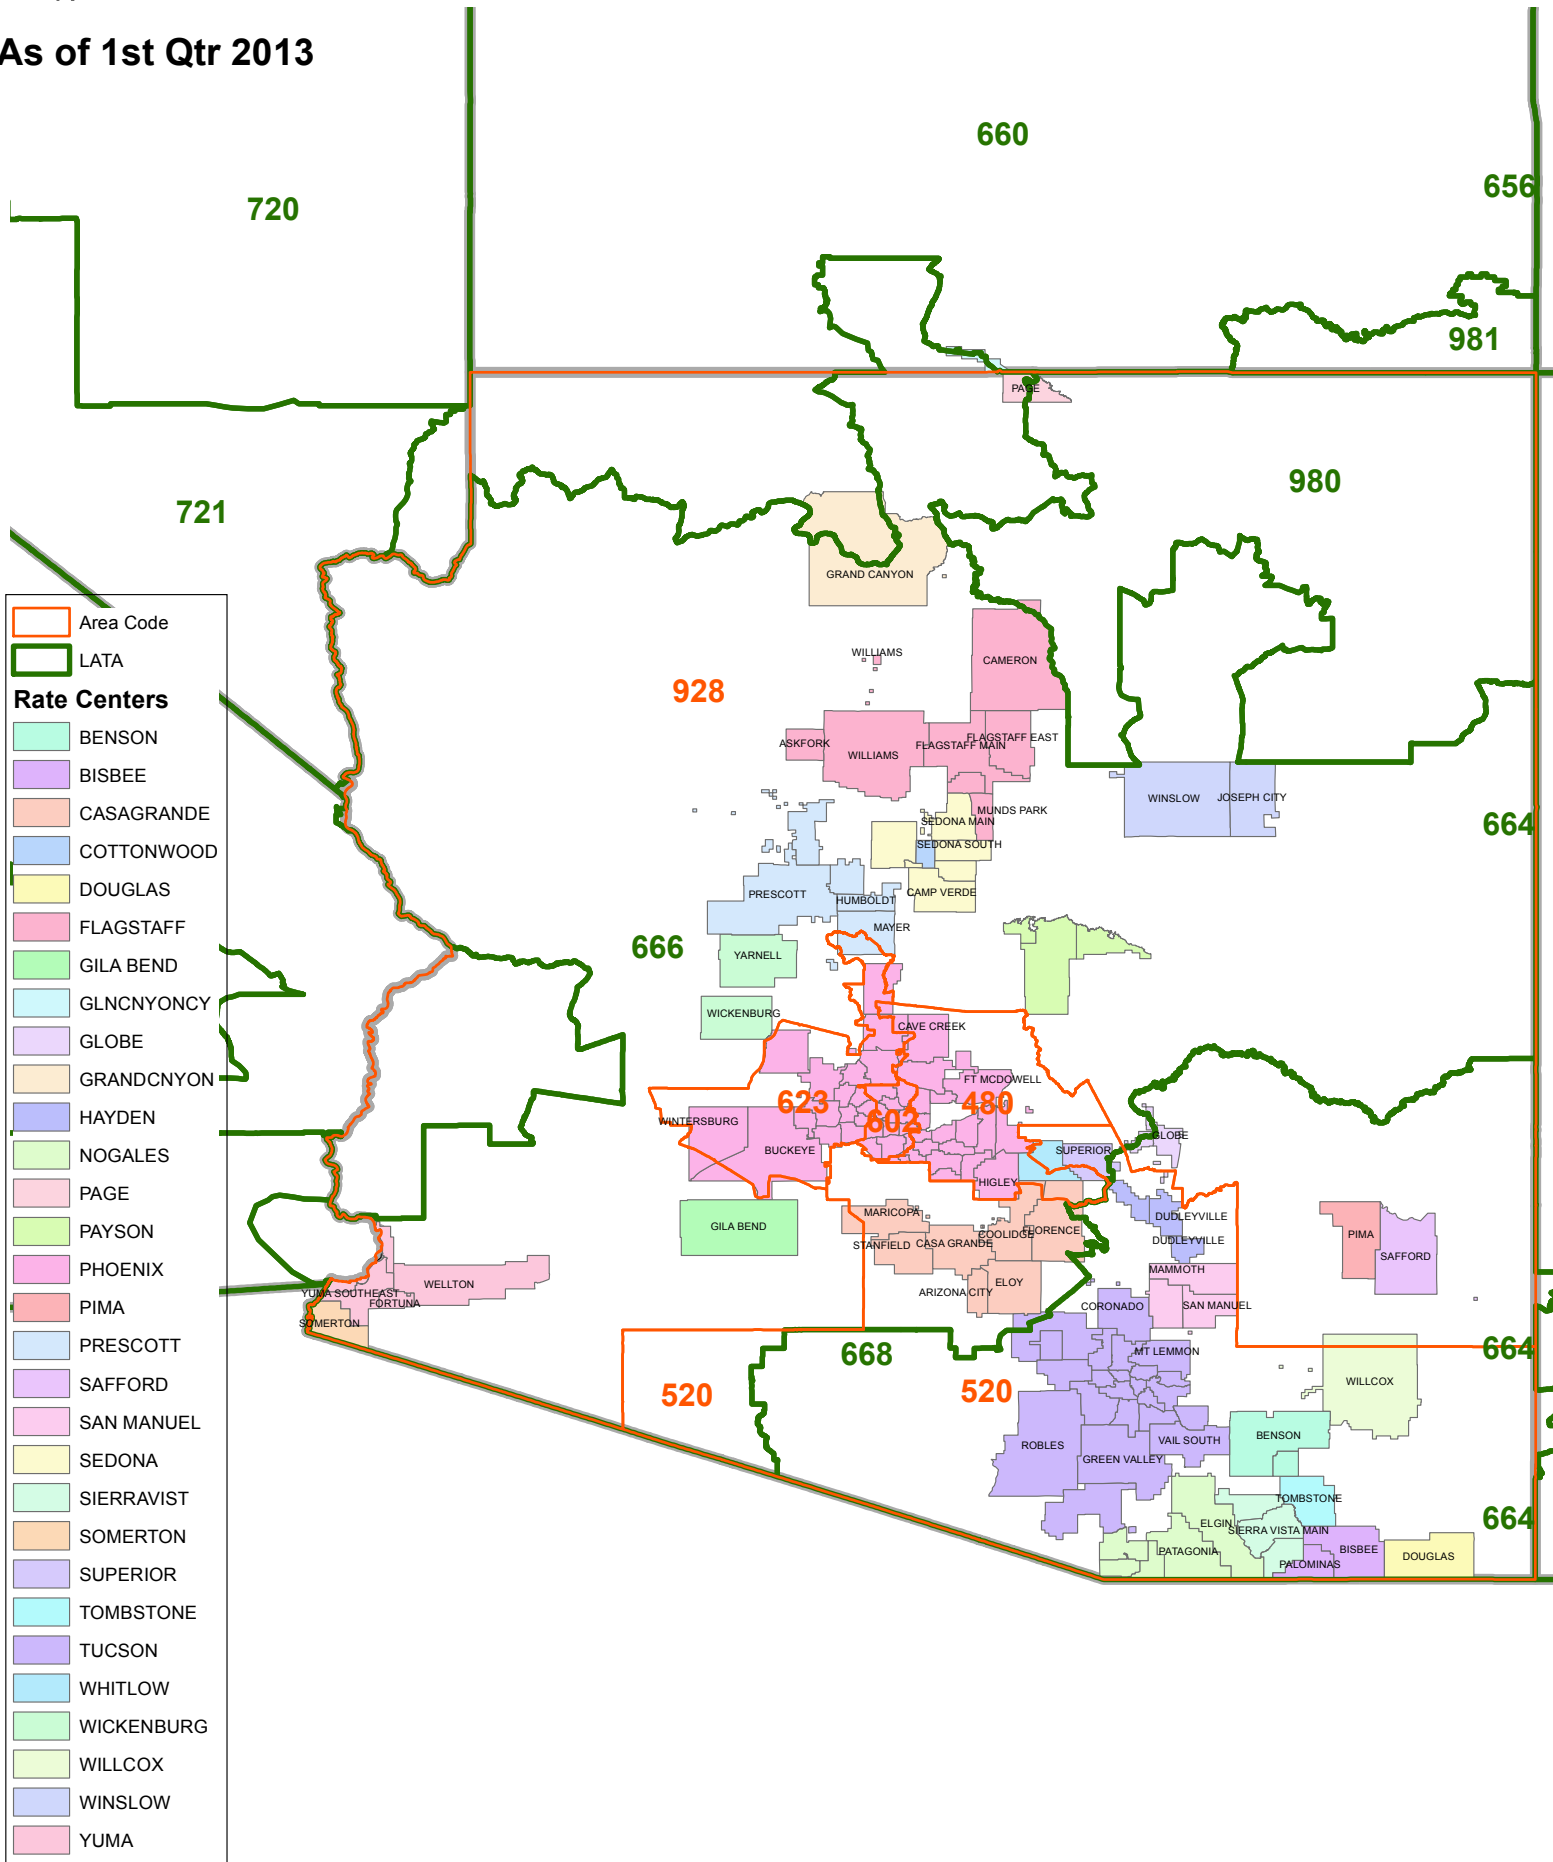

# Arizona

As of 1st Qtr 2013

- Area Code
- LATA
- Rate Centers**
- BENSON
- BISBEE
- CASAGRANDE
- COTTONWOOD
- DOUGLAS
- FLAGSTAFF
- GILA BEND
- GLNCNYONCY
- GLOBE
- GRANDCANYON
- HAYDEN
- NOGALES
- PAGE
- PAYSON
- PHOENIX
- PIMA
- PRESCOTT
- SAFFORD
- SAN MANUEL
- SEDONA
- SIERRAVIST
- SOMERTON
- SUPERIOR
- TOMBSTONE
- TUCSON
- WHITLOW
- WICKENBURG
- WILLCOX
- WINSLOW
- YUMA