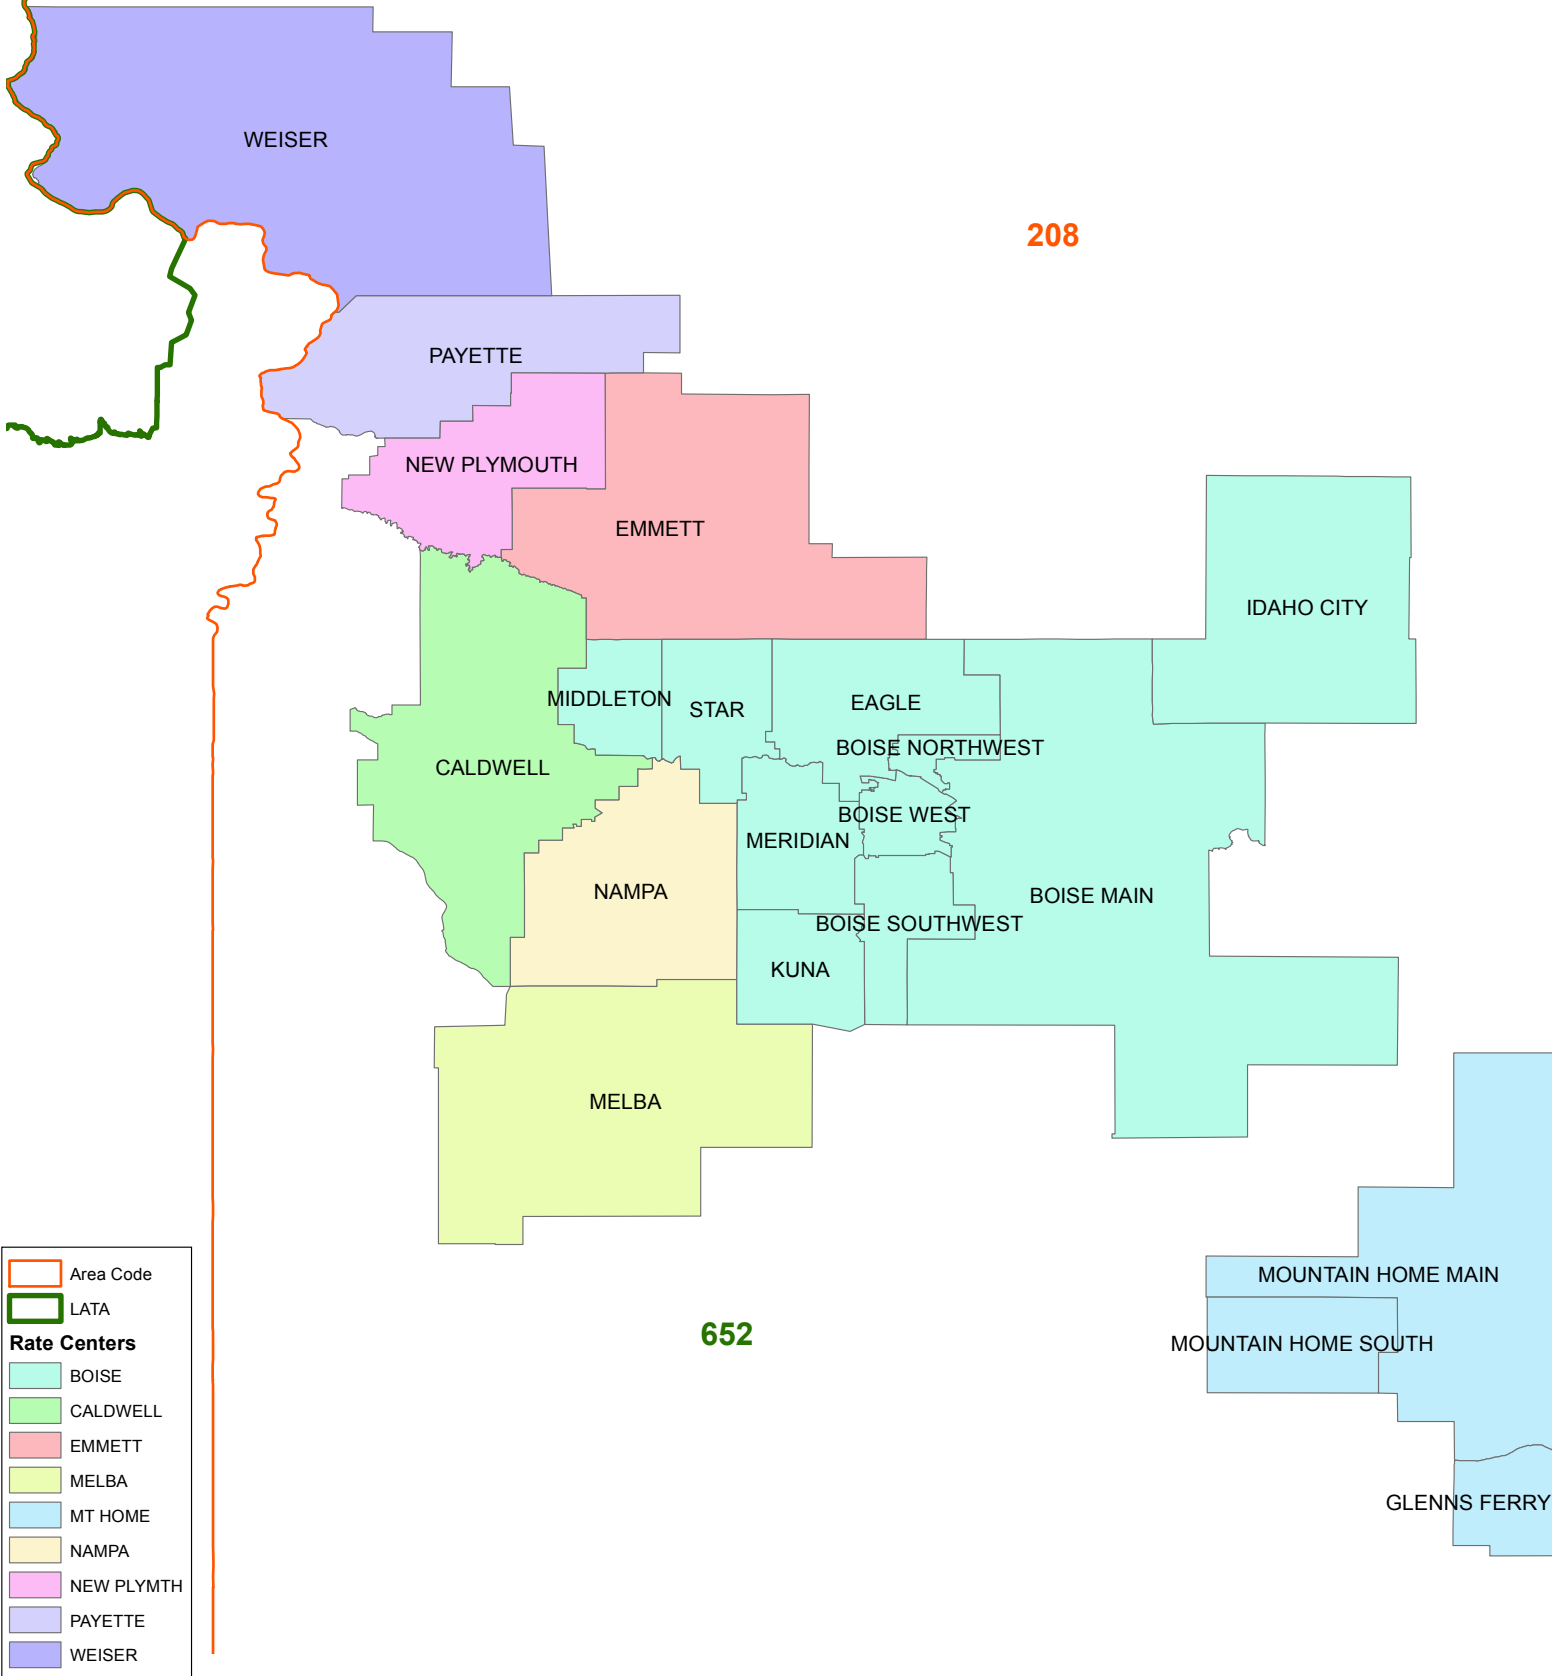

Idaho - Boise

As of 1st Qtr 2013

	Area Code
	LATA
Rate Centers	
	BOISE
	CALDWELL
	EMMETT
	MELBA
	MT HOME
	NAMPA
	NEW PLYMTH
	PAYETTE
	WEISER

Produced By: James Kawamura

Portions of the map data are ©2006-2013 TomTom and portions of the map data are ©2013 CenturyLink Corporation