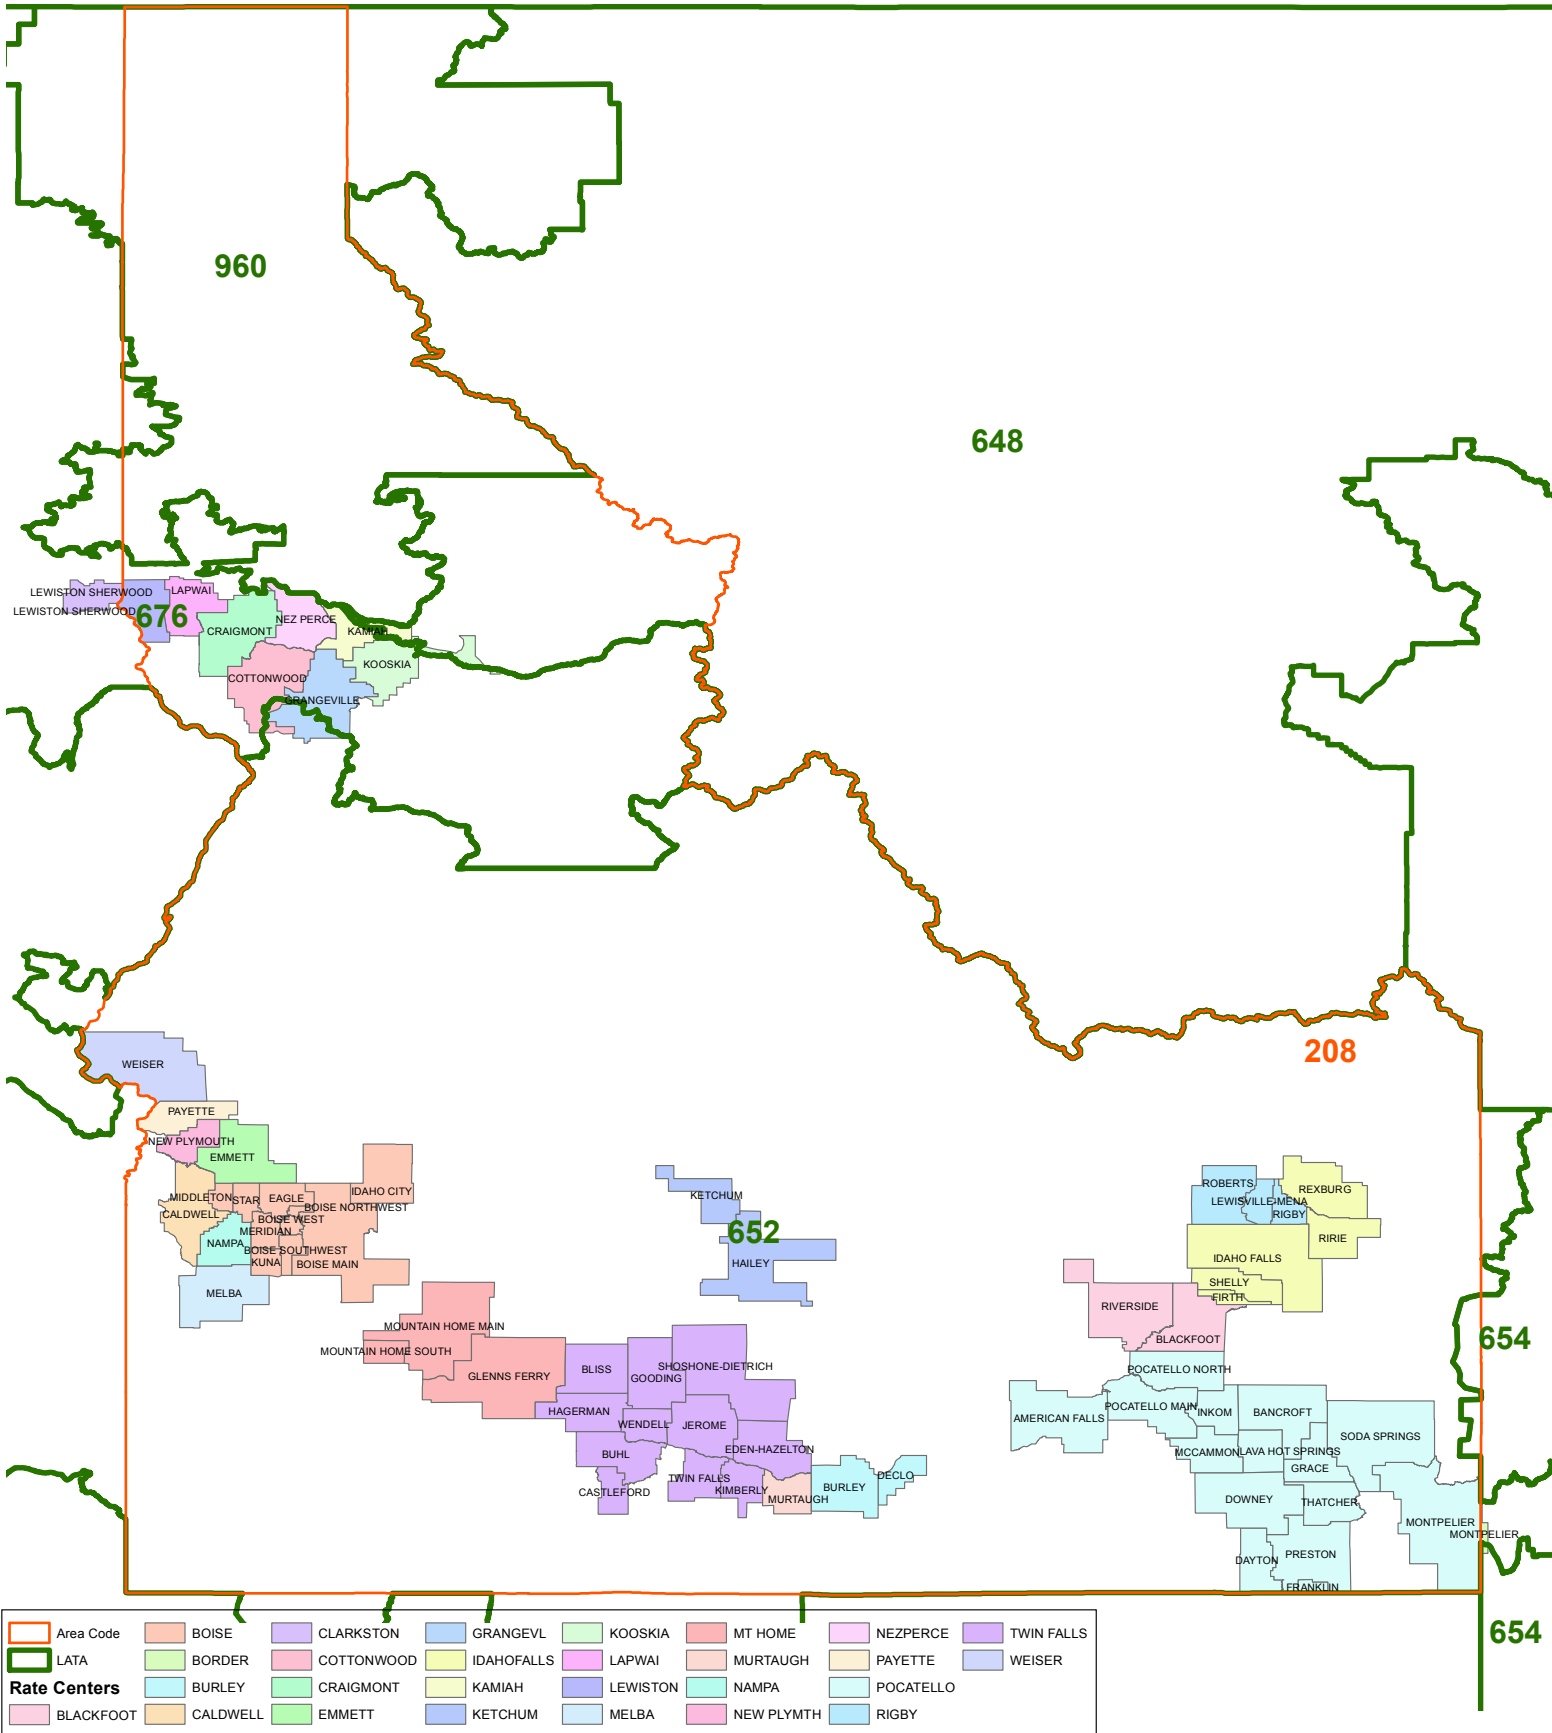

Idaho

As of 1st Qtr 2013

Produced By: James Kawamura

Portions of the map data are ©2006-2013 TomTom and portions of the map data are ©2013 CenturyLink Corporation