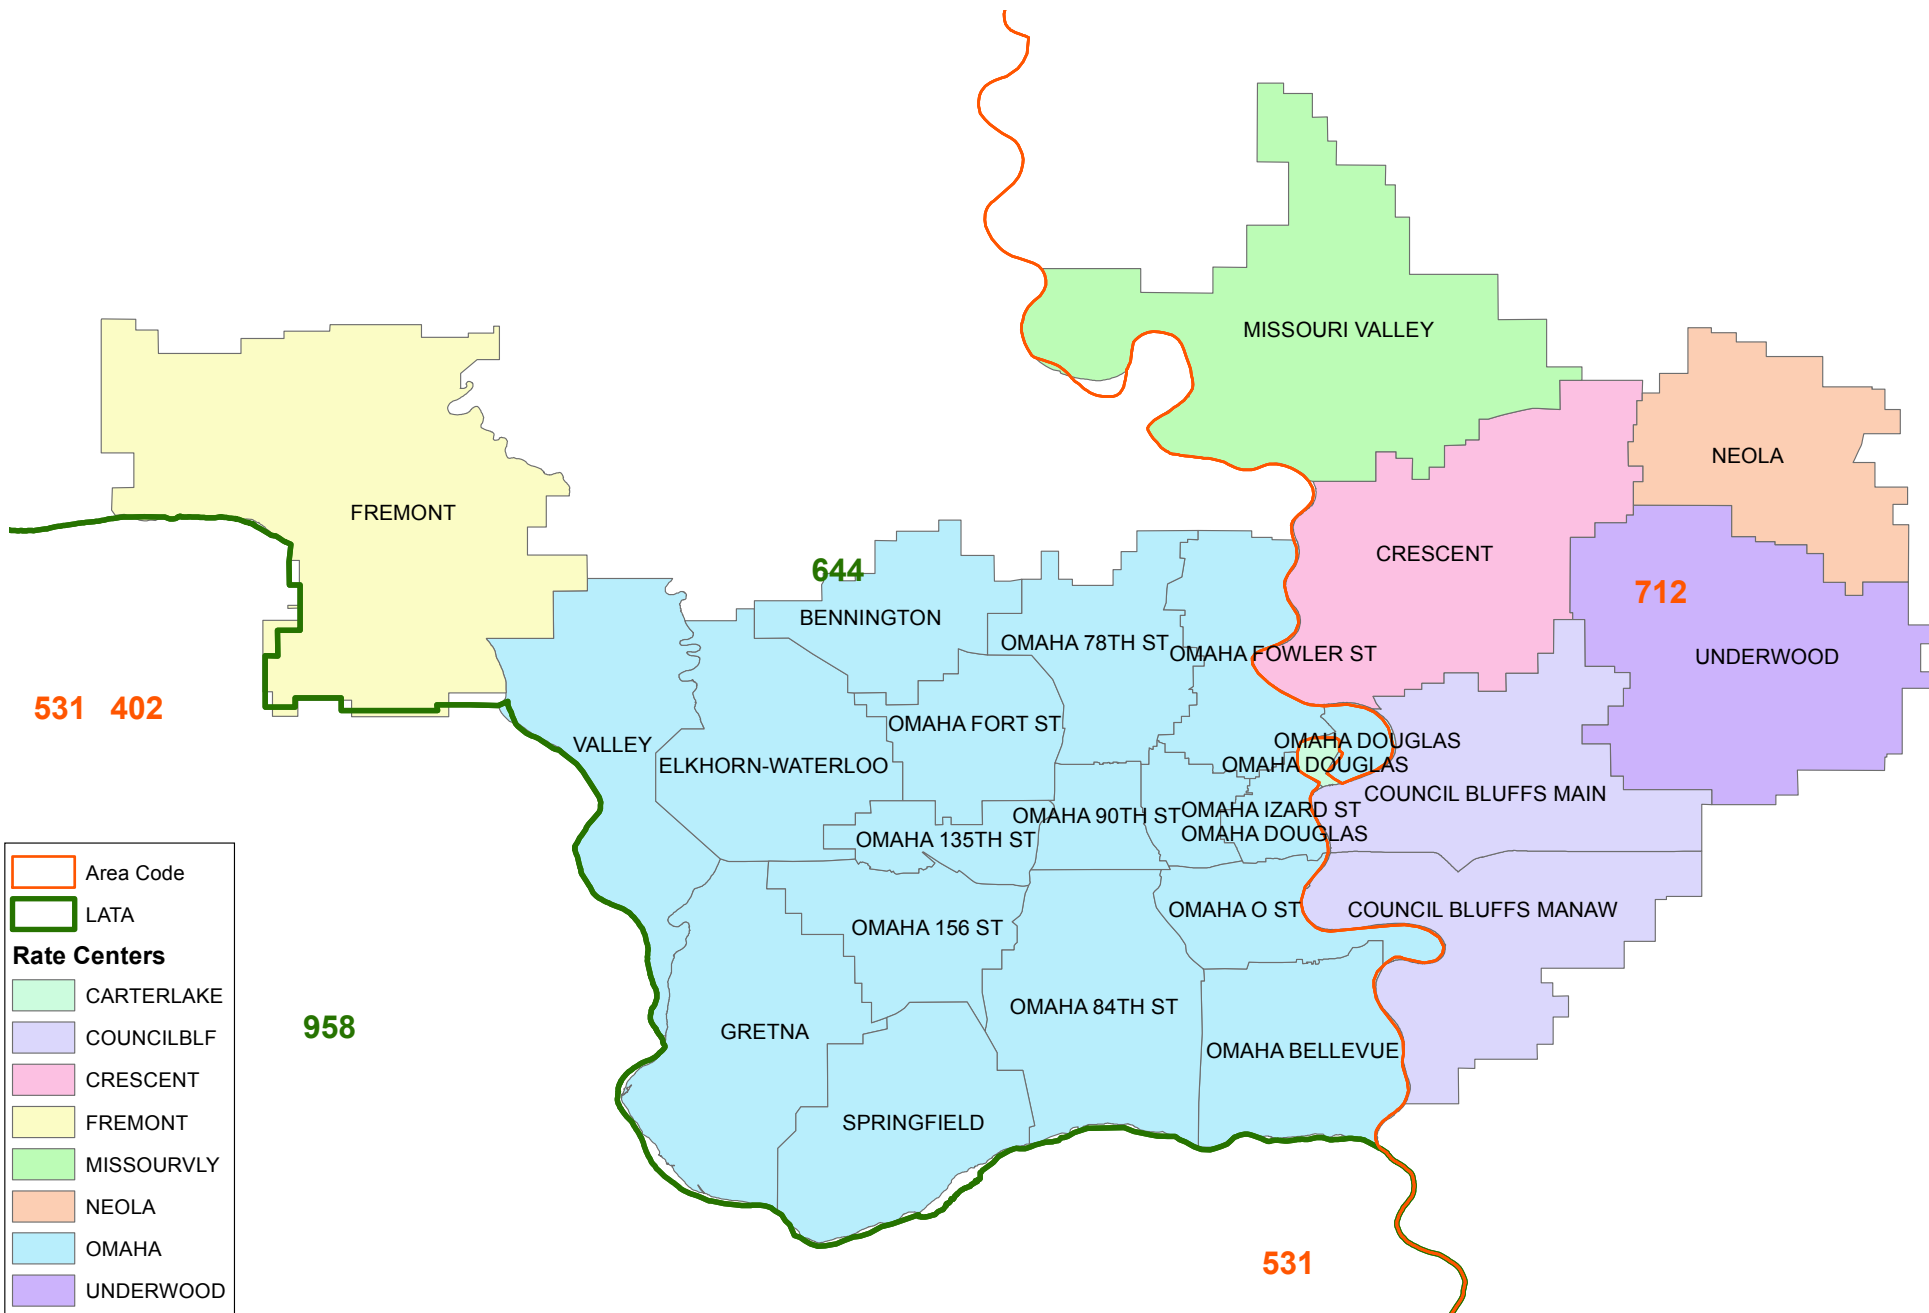

# Nebraska - Omaha

As of 1st Qtr 2013

Area Code

LATA

**Rate Centers**

- CARTERLAKE
- COUNCILBLF
- CRESCENT
- FREMONT
- MISSOURVLY
- NEOLA
- OMAHA
- UNDERWOOD

Produced By: James Kawamura

Portions of the map data are ©2006-2013 TomTom and portions of the map data are ©2013 CenturyLink Corporation