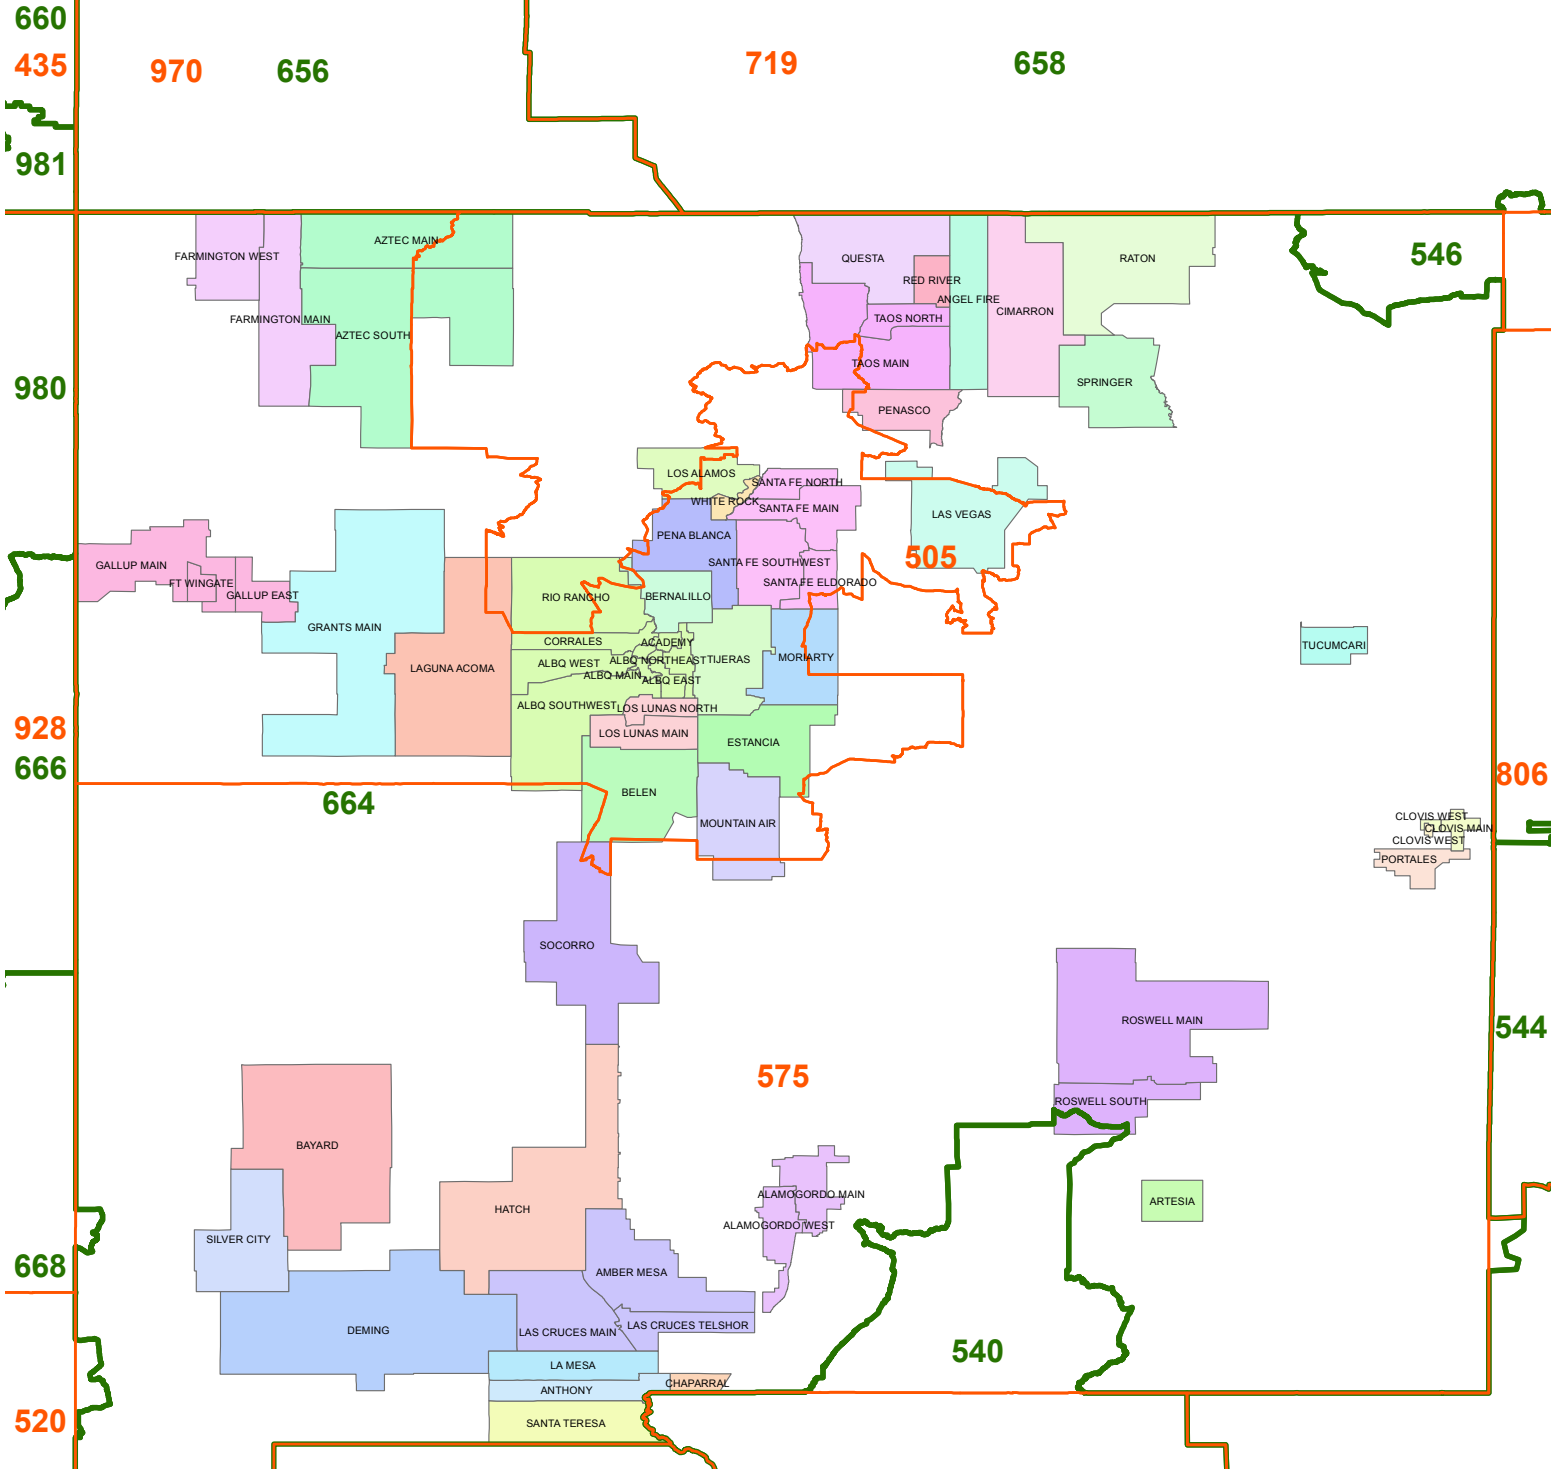

# New Mexico

As of 1st Qtr 2013

Area Code	AZTEC	DEMING	LAS CRUCES	PORTALES	SOCORRO
LATA	BAYARD	ESTANCIA	LAS VEGAS	QUESTA	SPRINGER
<b>Rate Centers</b>	BELEN	FARMINGTON	LOS ALAMOS	RATON	TAOS
ALAMOGORDO	BERNALILLO	GALLUP	LOS LUNAS	RED RIVER	TIJERAS
ALBUQUERQUE	CANNON AFB	GRANTS	MORIARTY	ROSWELL	TUCUMCARI
ANGEL FIRE	CHAPARRAL	HATCH	MOUNTAINAIR	SANTA FE	WHITE ROCK
ANTHONY	CIMARRON	LA MESA	PENABLANCA	SILVERCITY	
ARTESIA	CLOVIS	LAGUNAACOM	PENASCO	SNA TERESA	