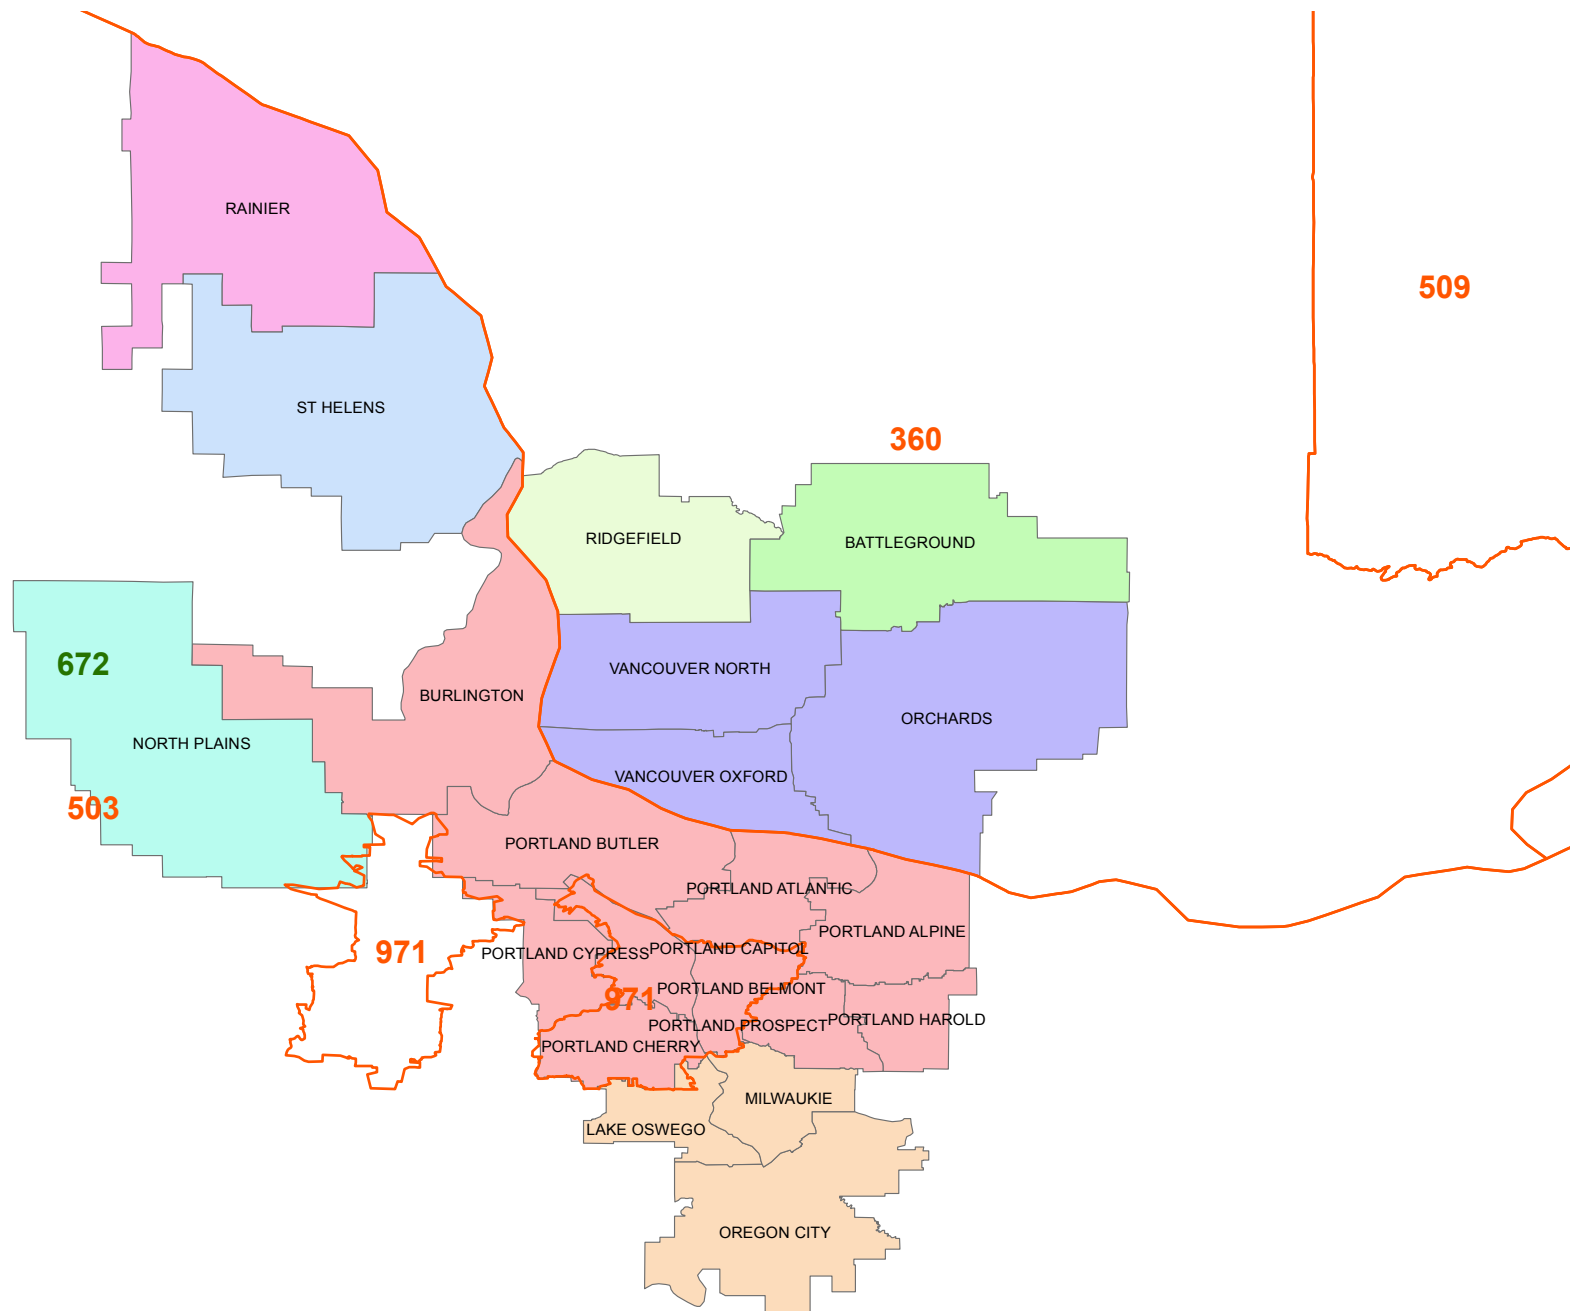

Oregon - Portland/Vancouver

As of 1st Qtr 2013

Area Code

LATA

Rate Centers

- BATTLEGRND
- CLACKAMAS
- NORTH PL
- PORTLAND
- RAINIER
- RIDGEFIELD
- ST HELENS
- VANCOUVER