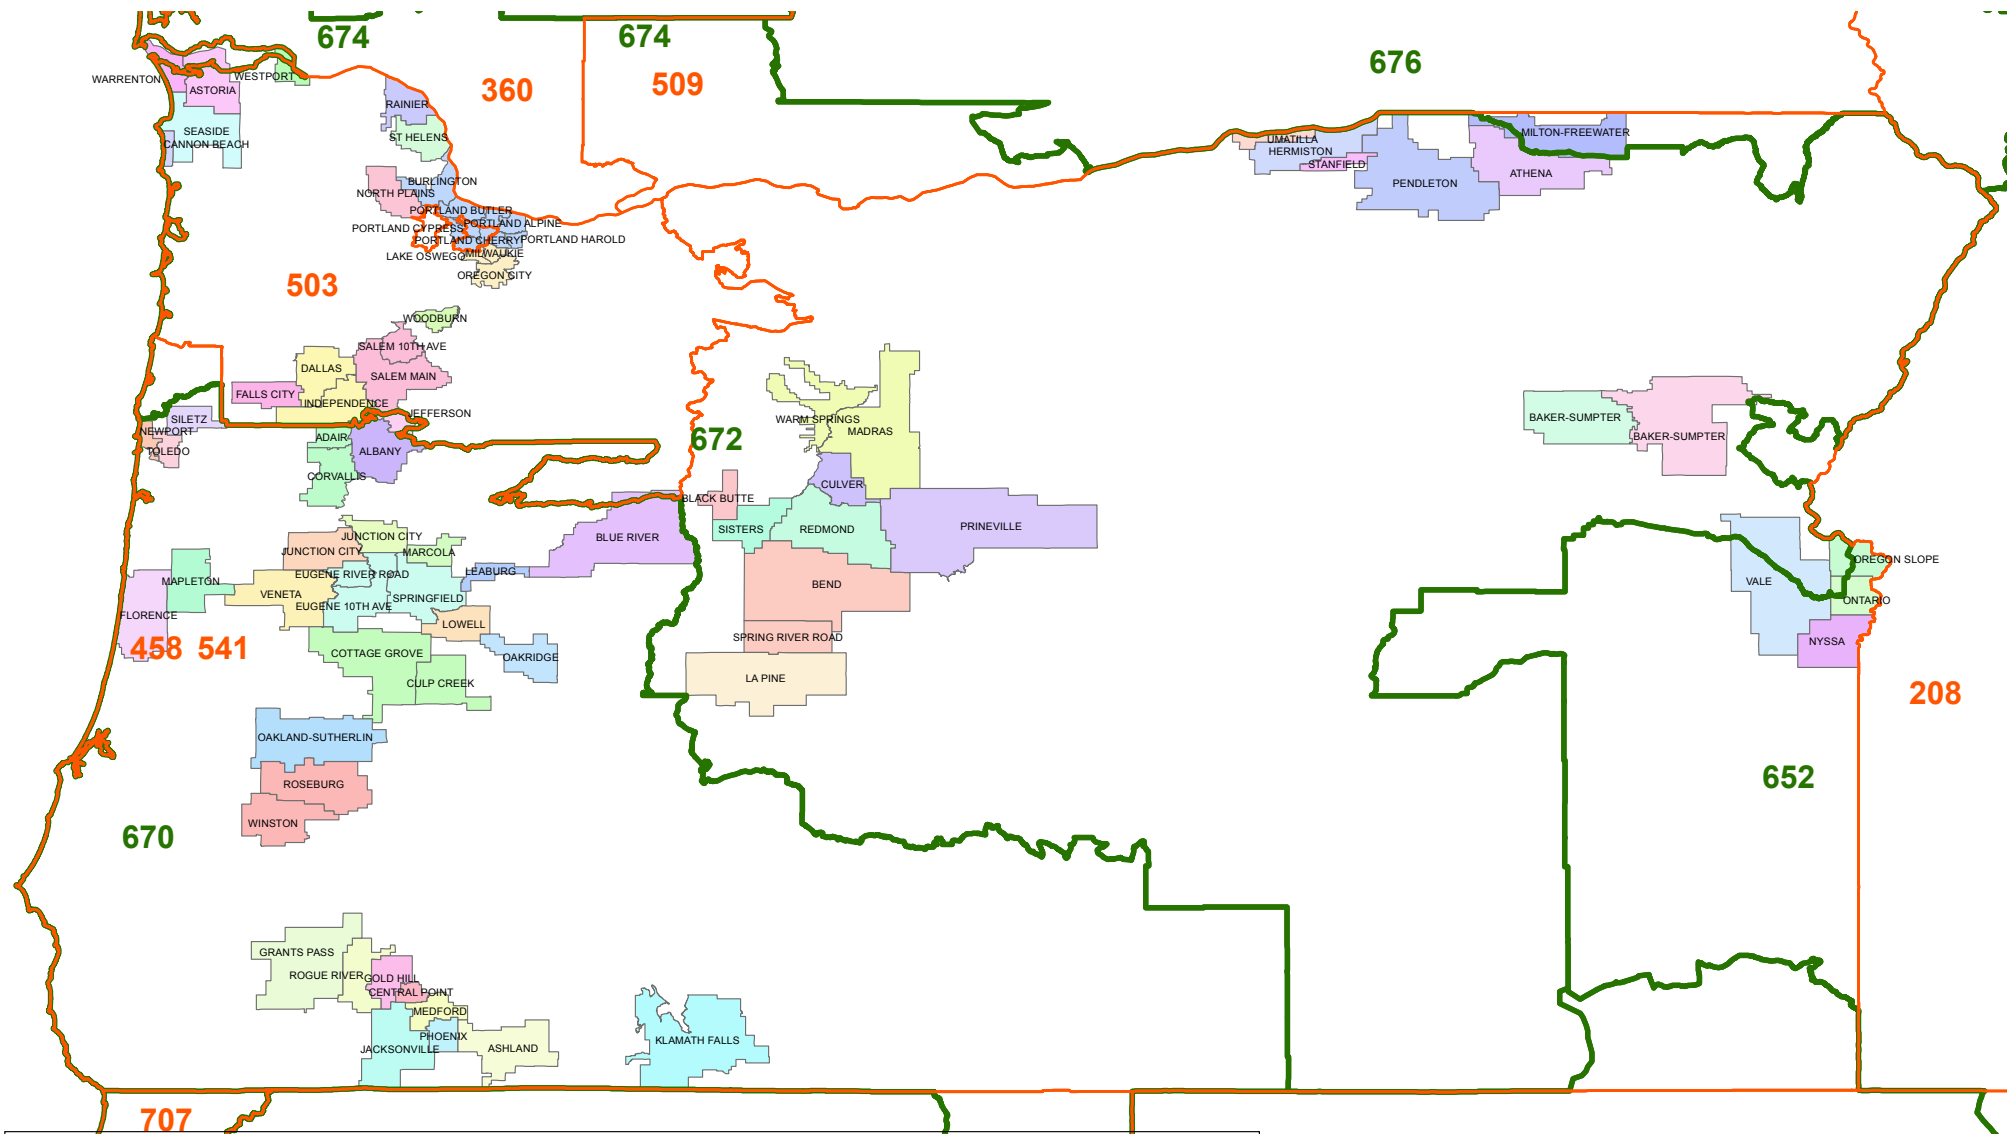

Oregon

As of 1st Qtr 2013

Area Code	BAKER	CORVALLIS	GOLD HILL	KLAMATHFLS	MEDFORD	ONTARIO	REDMOND	ST HELENS	WARRENTON
LATA	BEND	COTTAGEGRV	GRANTSPASS	LAPINE	MILTONFWTR	OREGONSLOP	ROGUERIVER	STANFIELD	WESTPORT
Rate Centers	BLACKBUTTE	CULVER	HARRISBURG	LEABURG	NEWPORT	PENDLETON	ROSEBURG	SUMPTER	WOODBURN
ALBANY	BLUE RIVER	DALLAS	HERMISTON	LOWELL	NORTH PL	PHOENIX	SALEM	TOLEDO	
ASHLAND	CANNON BCH	EUGENE	JACKSONVL	MADRAS	NYSSA	PORTLAND	SEASIDE	UMATILLA	
ASTORIA	CENTRAL PT	FALLS CITY	JEFFERSON	MAPLETON	OAKLAND	PRINEVILLE	SILETZ	VALE	
ATHENA	CLACKAMAS	FLORENCE	JUNCTIONCY	MARCOLA	OAKRIDGE	RAINIER	SISTERS	VENETA	

Produced By: James Kawamura

Portions of the map data are ©2006-2013 TomTom and portions of the map data are ©2013 CenturyLink Corporation