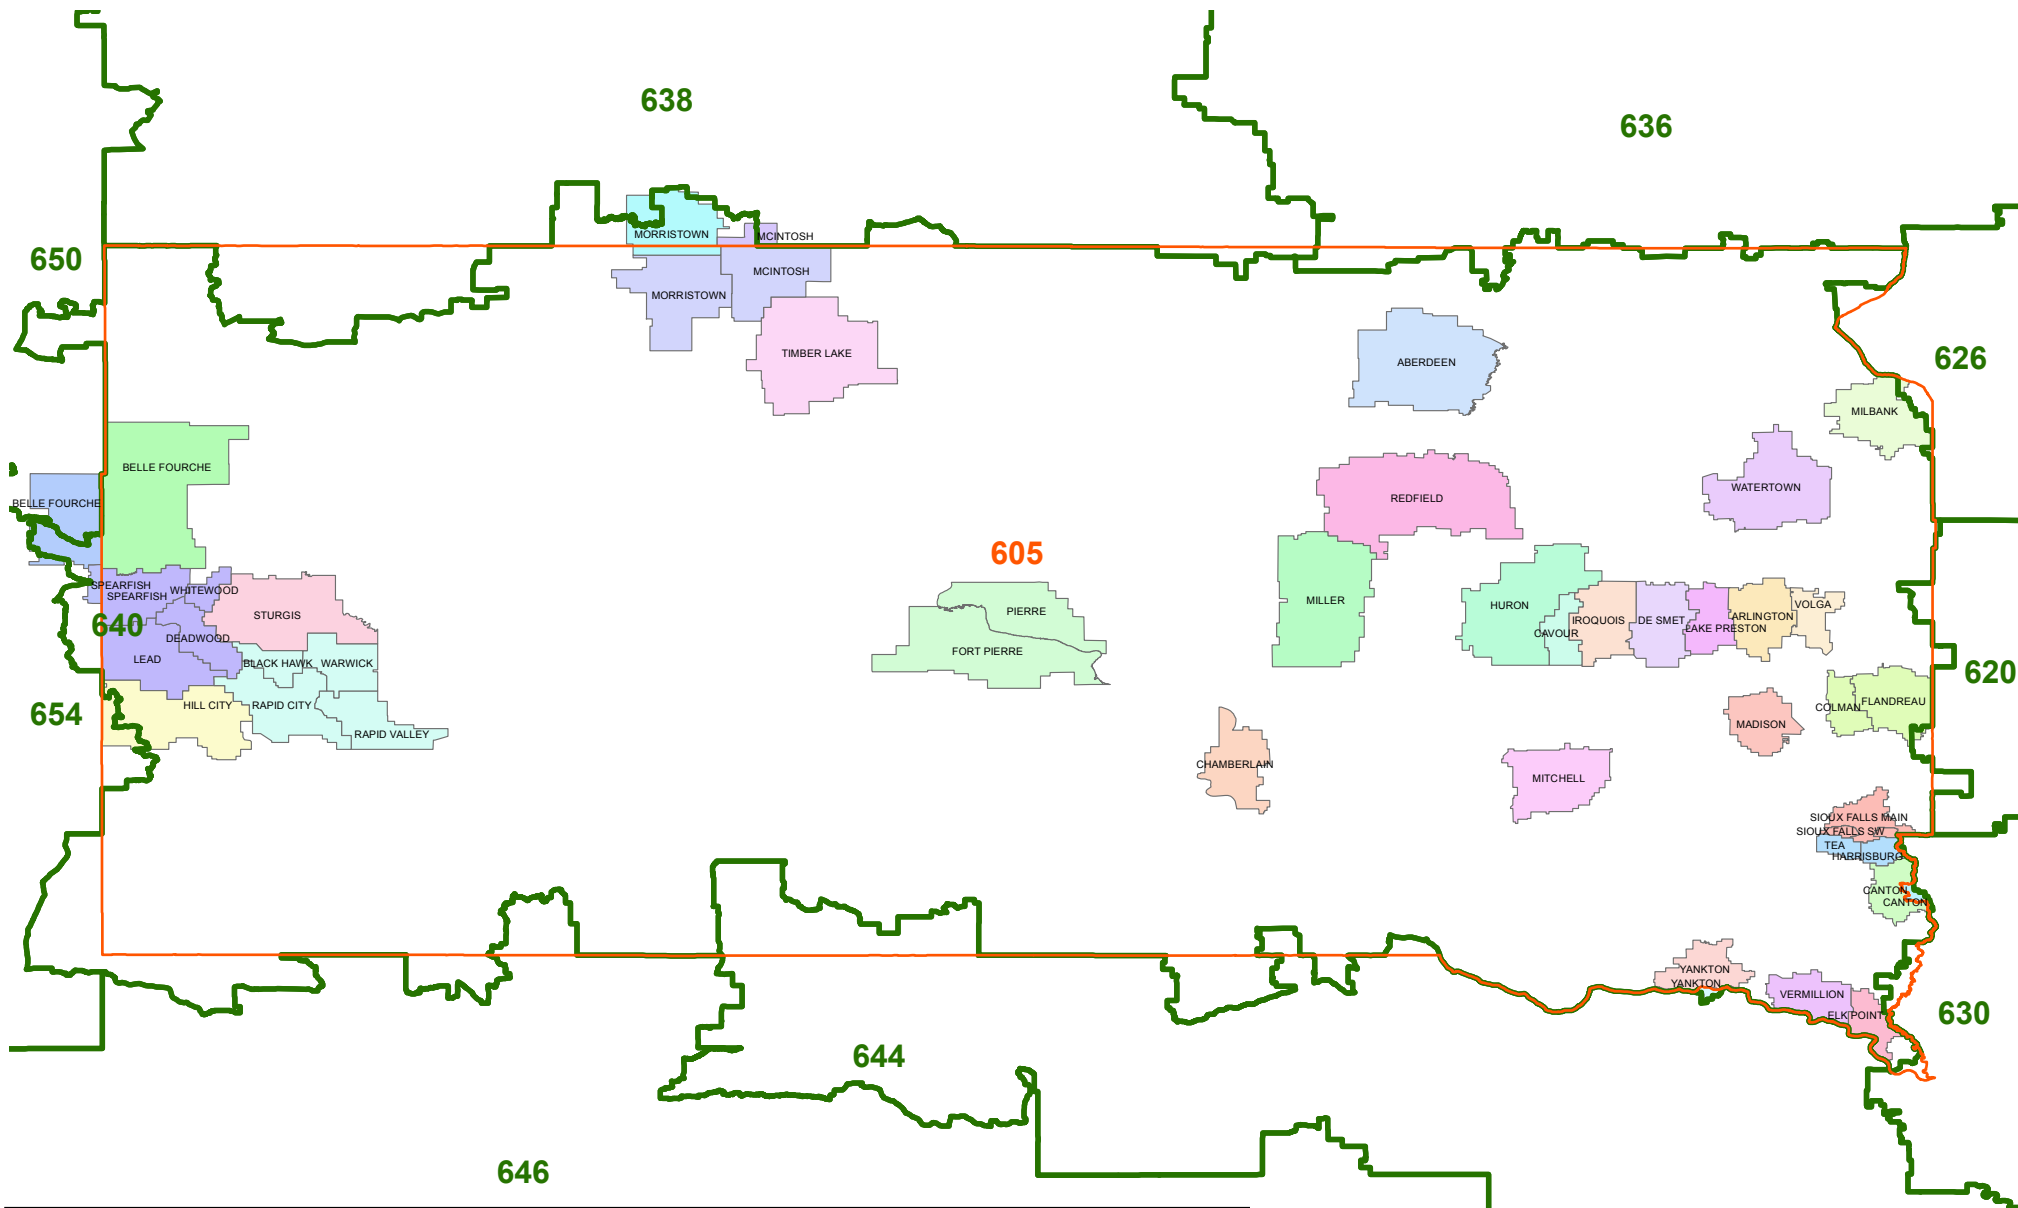

South Dakota

As of 1st Qtr 2013

Area Code	ARLINGTON	CAVOUR	ELK POINT	HURON	MCINTOSH	NOMCINTOSH	REDFIELD	STURGIS	WATERTOWN
LATA	BELLEFORCH	CHAMBERLAN	FLANDREAU	IROQUOIS	MILBANK	NOMORRISTN	SIOUX FLS	TIMBERLAKE	WBLLFOURCH
Rate Centers	BELOIT	DE SMET	HARISBGTEA	LK PRESTON	MILLER	PIERRE	SO YANKTON	VERMILLION	WSPEARFISH
	ABERDEEN	CANTON	E HARRISBG	HILL CITY	MADISON	MITCHELL	RAPID CITY	VOLGA	YANKTON

Produced By: James Kawamura

Portions of the map data are ©2006-2013 TomTom and portions of the map data are ©2013 CenturyLink Corporation