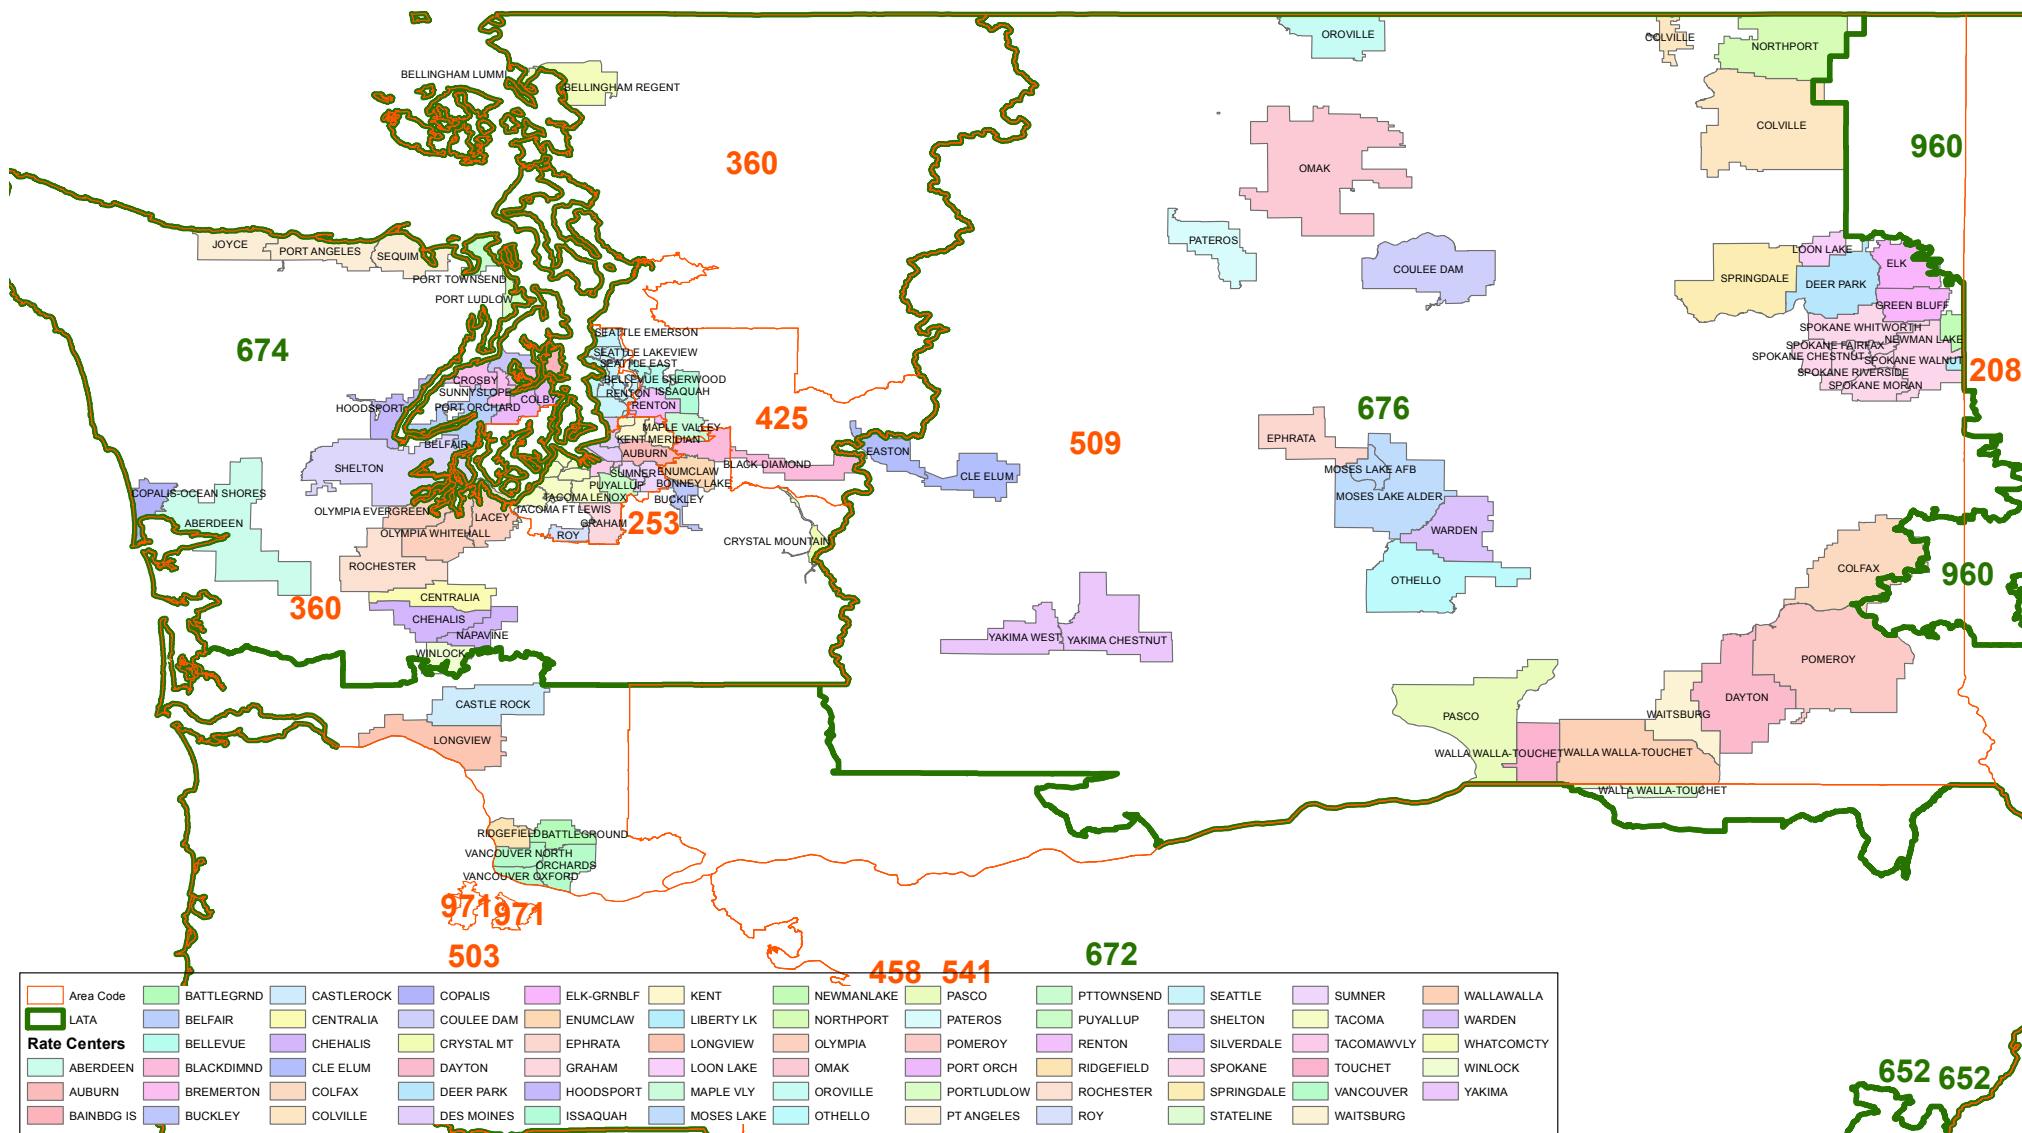

Washington

As of 1st Qtr 2013

Produced By: James Kawamura

Portions of the map data are ©2006-2013 TomTom and portions of the map data are ©2013 CenturyLink Corporation